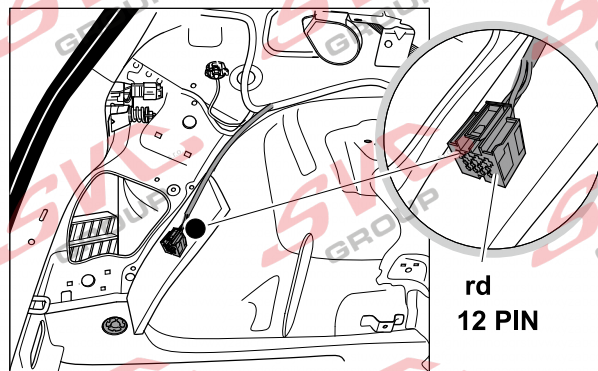

Typ 1M5

rd
12 PIN