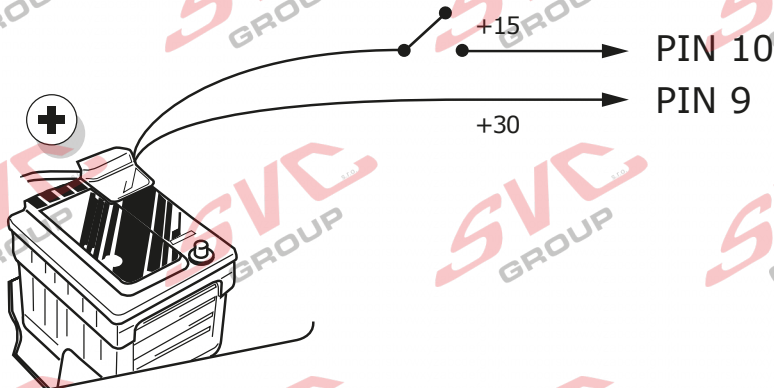

30+	
PIN 9	
15+	
PIN 10	

POWER EXTENSION FOR +15/+30

Partnr.: SP-133-ZZ

Engine off

Engine running

ROUTING

1

2