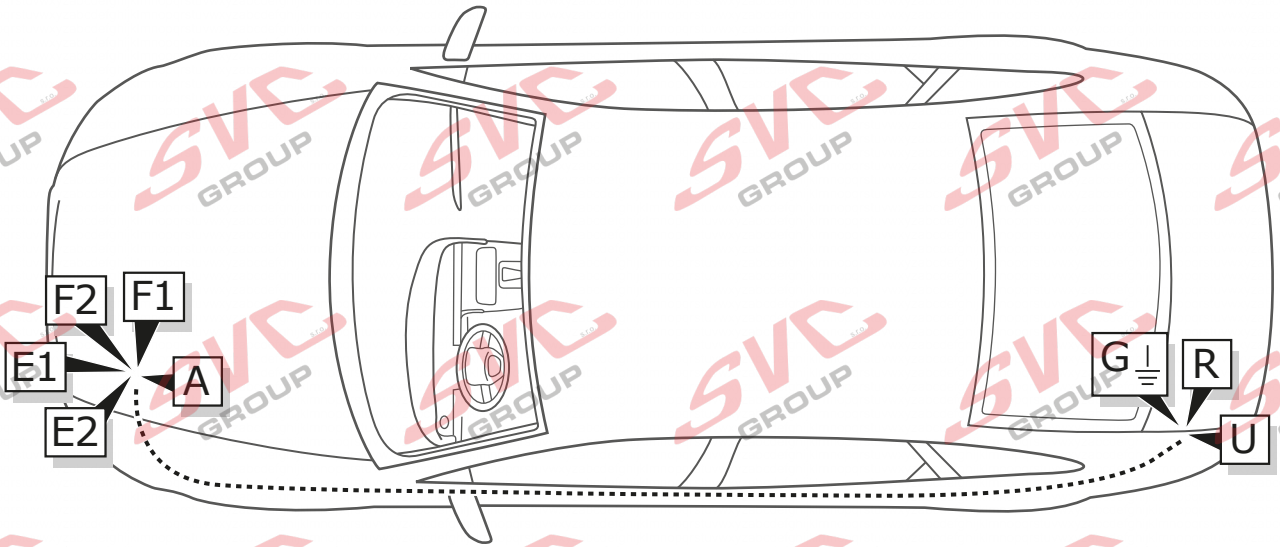

30+	
PIN 9	
15+	
PIN 10	

POWER EXTENSION FOR +15/+30

Partnr.: SP-133-ZZ

Engine off

Engine running

ROUTING

1

2