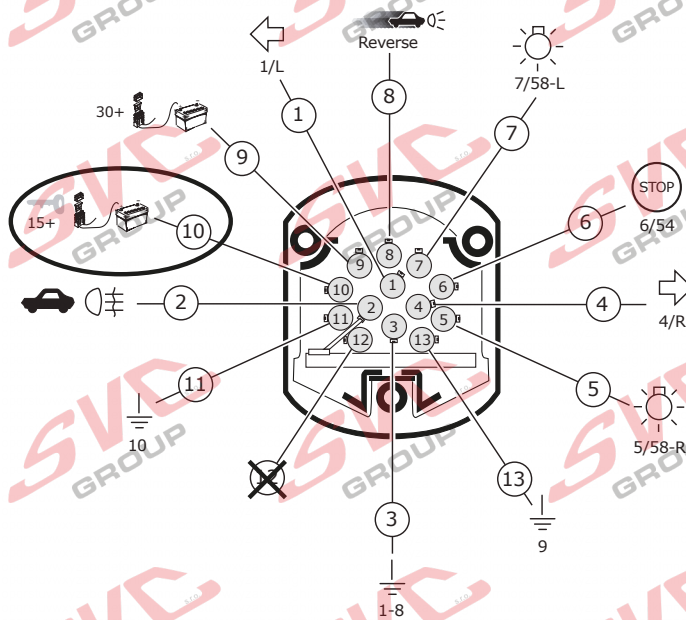

30+	
PIN 9	
15+	
PIN 10	

POWER EXTENSION FOR +15/+30

Partnr.: SP-133-ZZ

Engine off

Engine running

ROUTING

1

2

4

R

1

2

3

4

5

R