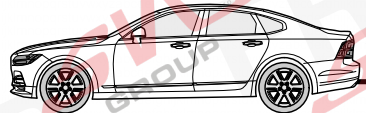

44

45

Status LED für Eigendiagnose

Status LED for self-diagnosis

Operation support

No CAN-Data =

Standby / Sleepmode

Ignition OFF