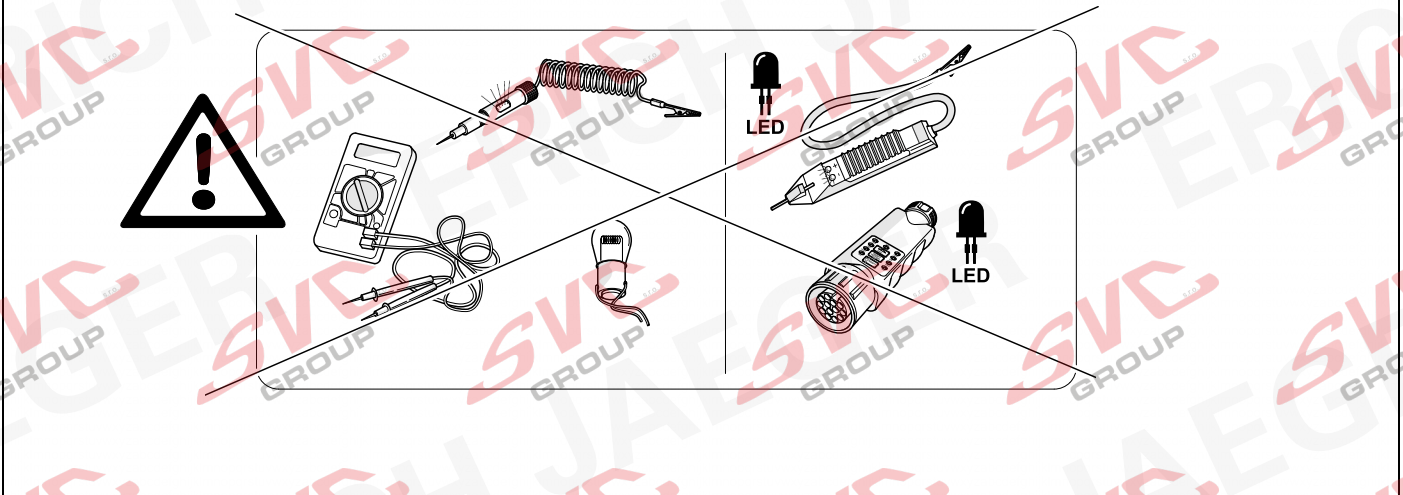

40 CHECK

41 INFORMATION

33 - 35