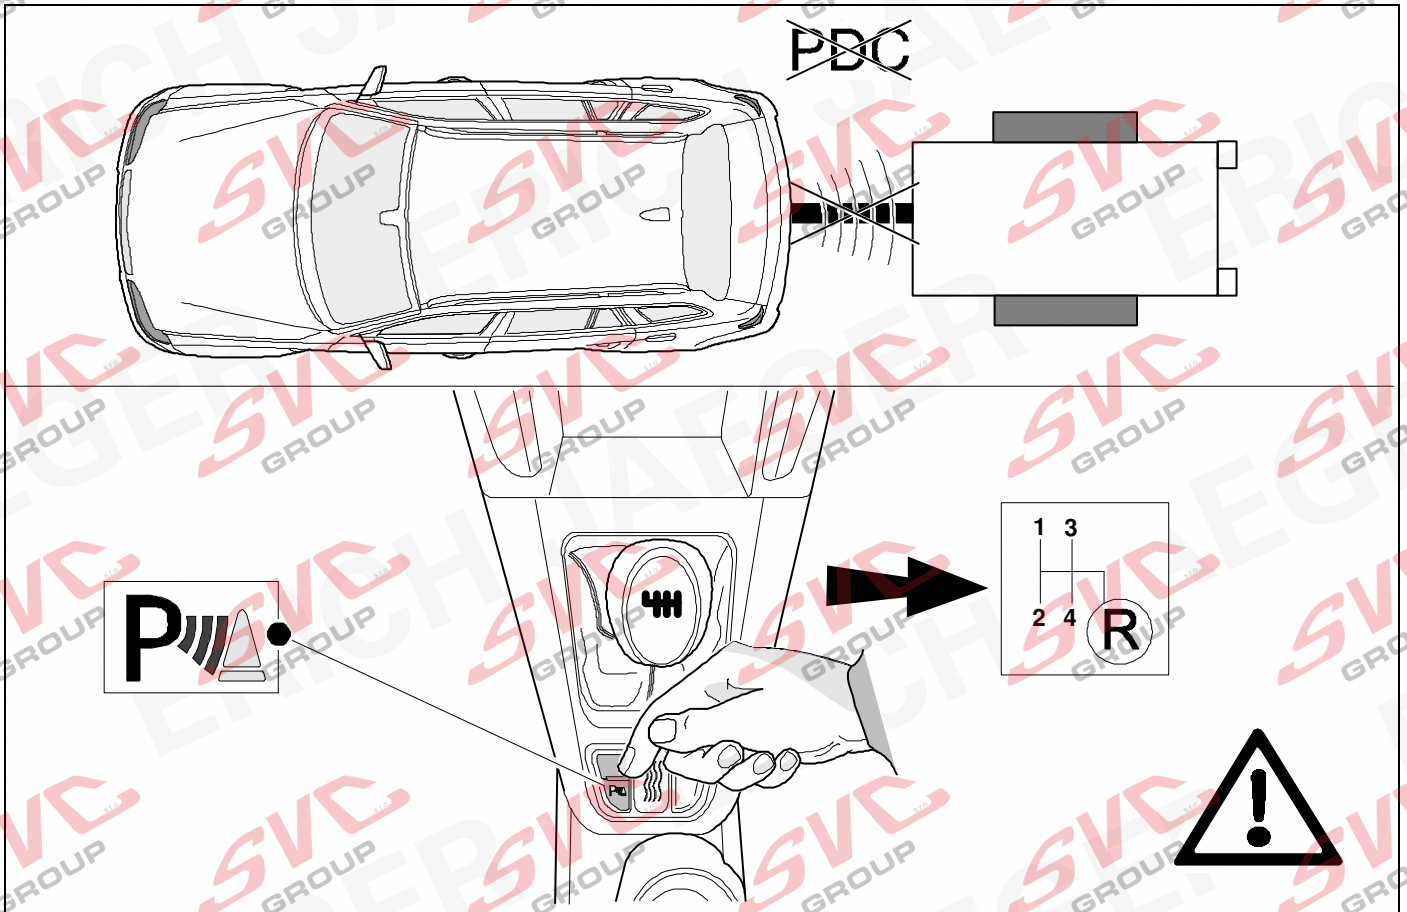

44

45

Status LED für Eigendiagnose

Status LED for self-diagnosis

Operation support

No CAN-Data =

Standby / Sleepmode

Ignition OFF