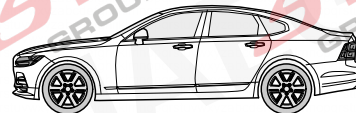

Ignition ON