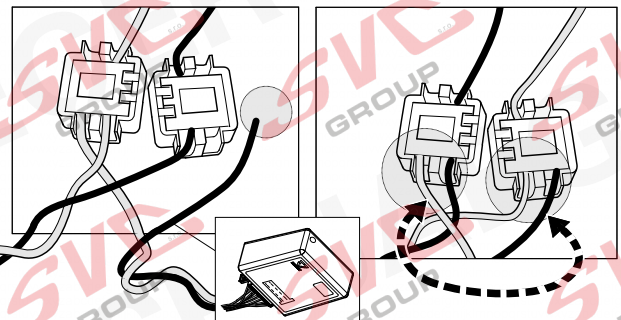

Status LED für Eigendiagnose

Status LED for self-diagnosis

Operation support

No CAN-Data =

Standby / Sleepmode

Ignition OFF

Ignition ON

Ignition ON

Failure support

Check CAN-Data Wire

Ignition ON

1x max 5 min.

oder / or

Ignition ON