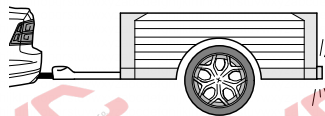

Ignition ON