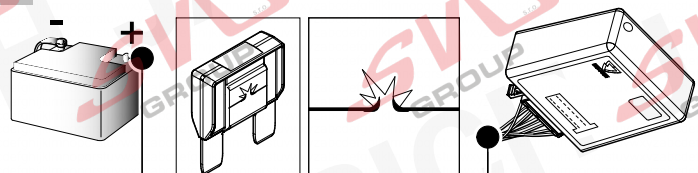

Ignition ON

1x max 5 min.

oder / or

Ignition ON