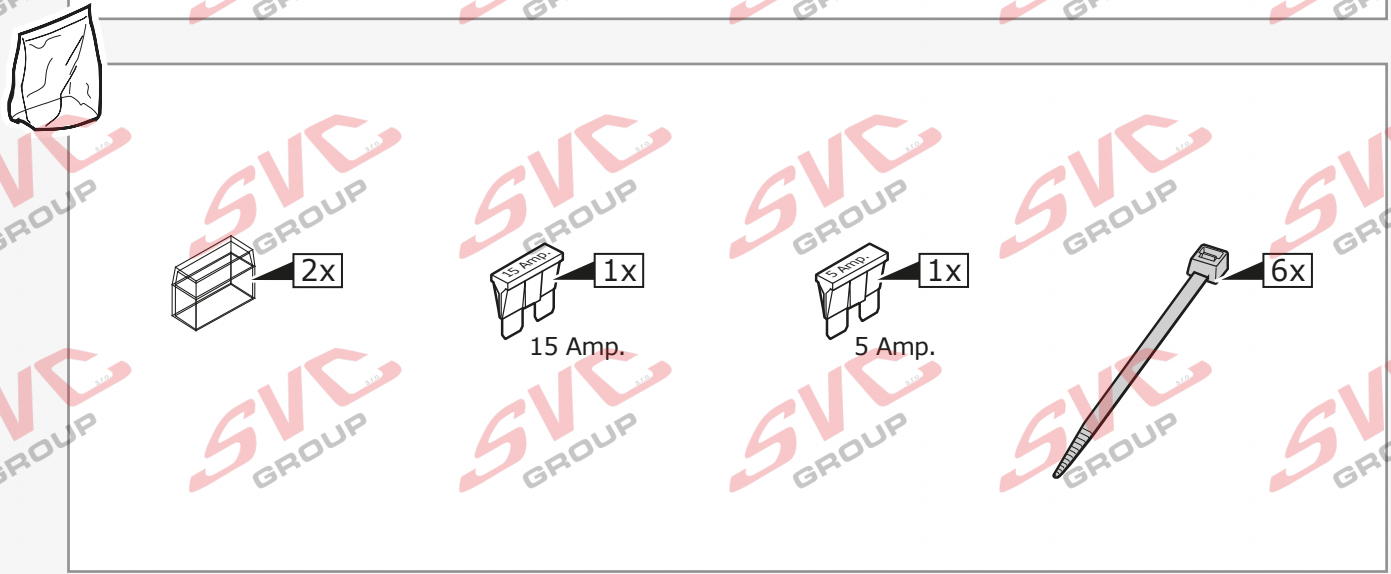

POWER EXTENSION FOR +15

Partnr.: SP-135-ZZ

Engine off

Engine running

PIN 10

ROUTING

1

2