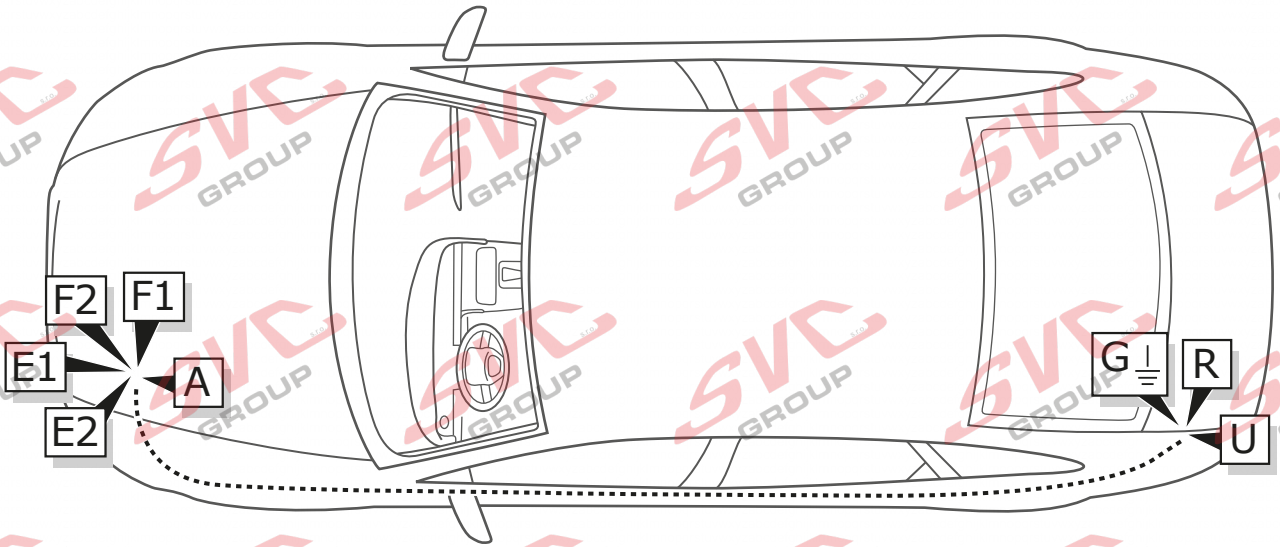

POWER EXTENSION FOR +15

Partnr.: SP-135-ZZ

Engine off

Engine running

PIN 10

ROUTING

1

2