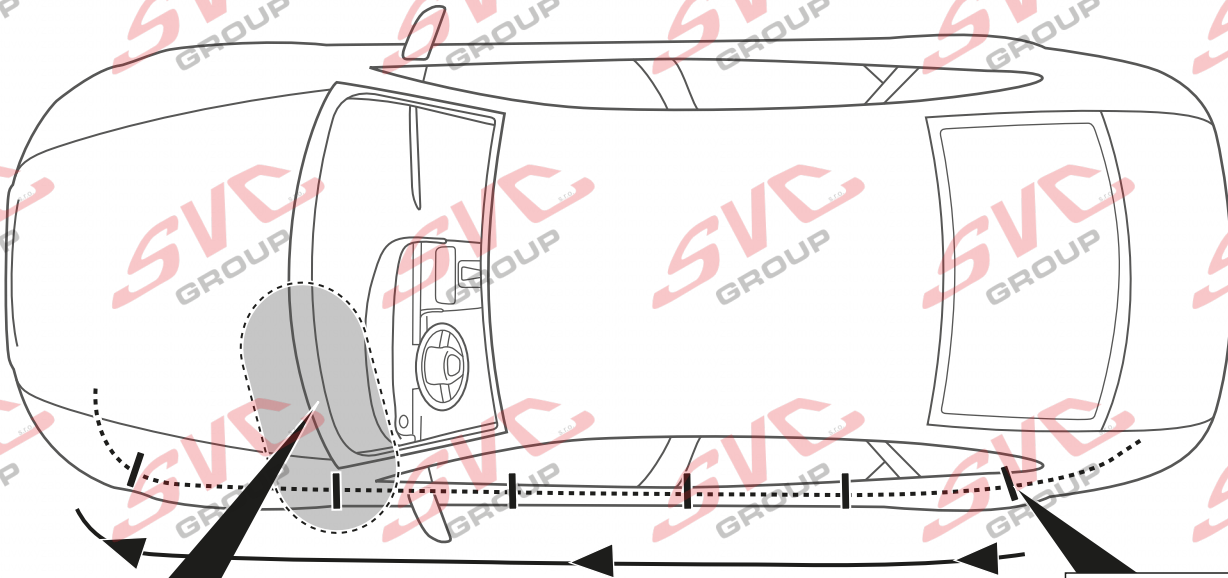

Option 1

Option 2

DE Rot	CZ Červená
FR Rouge	DK Rød
NL Rood	FI Punainen
GB Red	GR Κόκκινο
ES Rojo	NO Rød
IT Rosso	PL Czerwony
SE Röd	

DE Braun/Weiß	CZ Hnědo/Bílá
FR Marron/Blanc	DK Brun/Hvid
NL Bruin/Wit	FI Ruskea/Valkoinen
GB Brown/White	GR Καφέ/Λευκό
ES Marrón/Blanco	NO Brun/Hvit
IT Marrone/Bianco	PL Brązowy/Biały
SE Brun/Vit