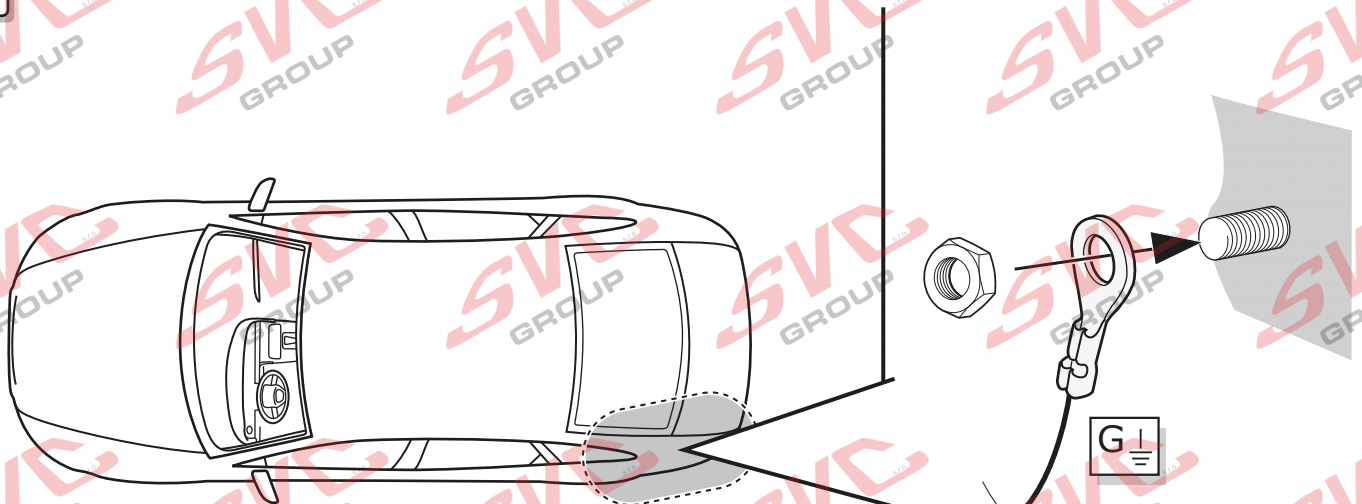

POWER EXTENSION FOR +15

Partnr.: SP-135-ZZ

Engine off

Engine running

PIN 10

ROUTING

1

2