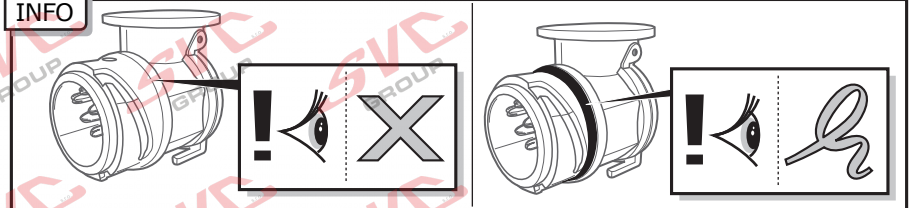

INFO : Ring.

INFO

INFO : Adapt.

INFO