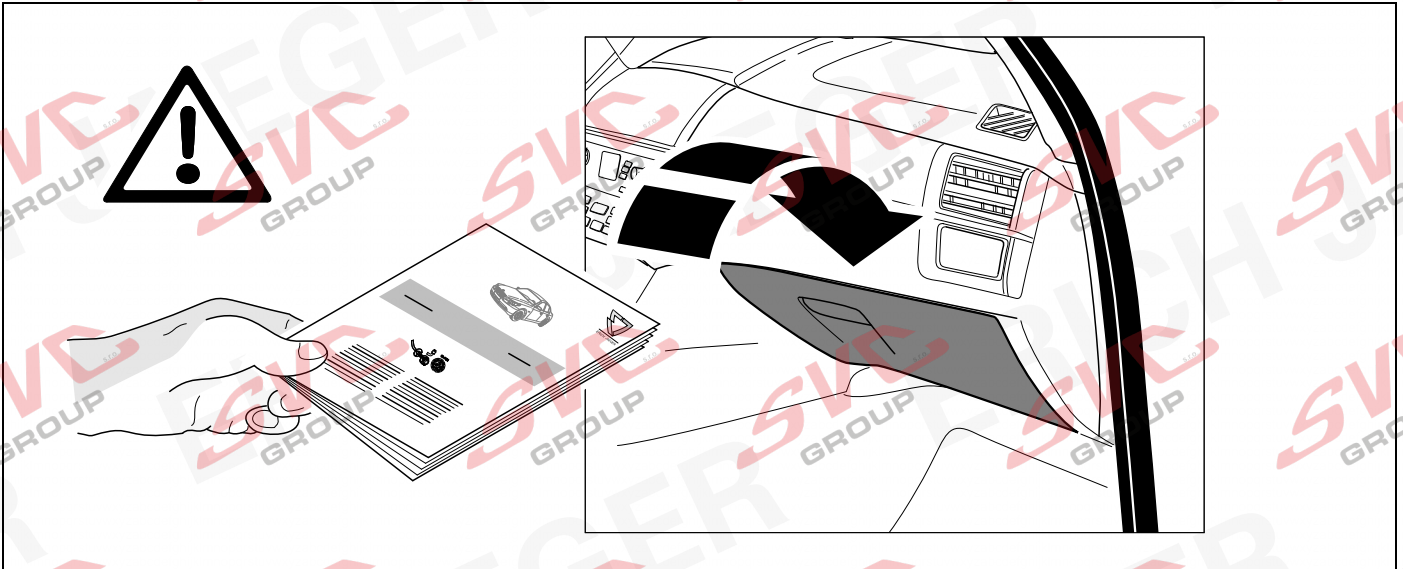

- 35

43

44

45

Status LED für Eigendiagnose

Status LED for self-diagnosis

Operation support

No CAN-Data =