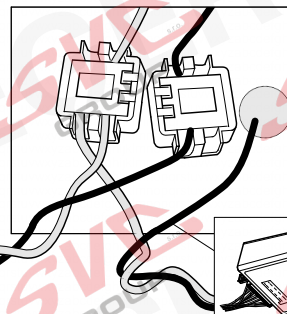

Failure support

Check CAN-Data Wire