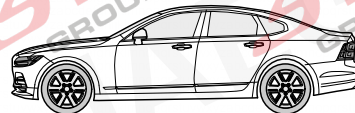

Ignition ON