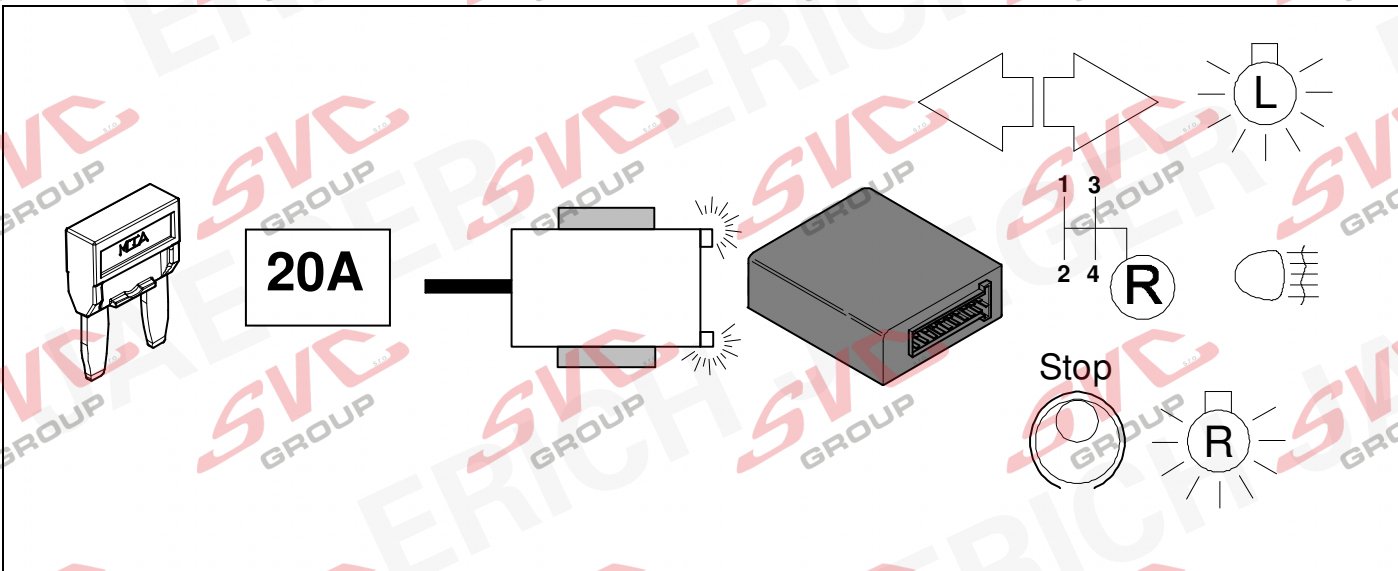

41 INFORMATION

33

-

35