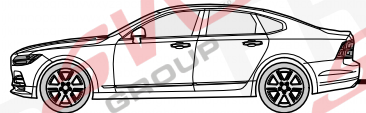

Status LED für Eigendiagnose

Status LED for self-diagnosis

Operation support

No CAN-Data =

Standby / Sleepmode

Ignition OFF

Ignition ON

Ignition ON

Failure support

Check CAN-Data Wire

Ignition ON

1x max 5 min.

oder / or

Ignition ON