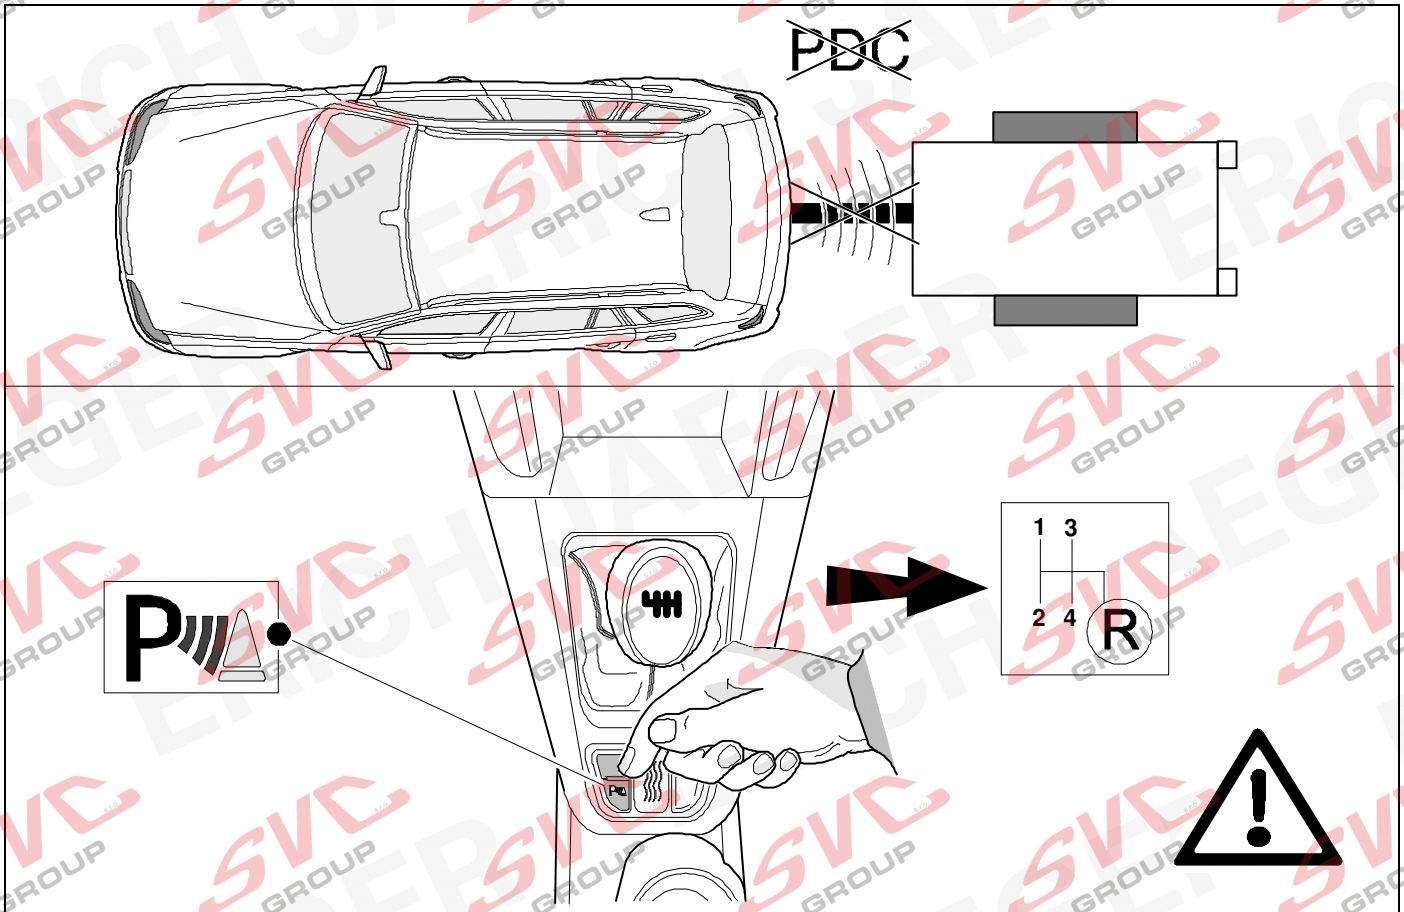

- 35

43

44

45

Status LED für Eigendiagnose

Status LED for self-diagnosis

Operation support

No CAN-Data =