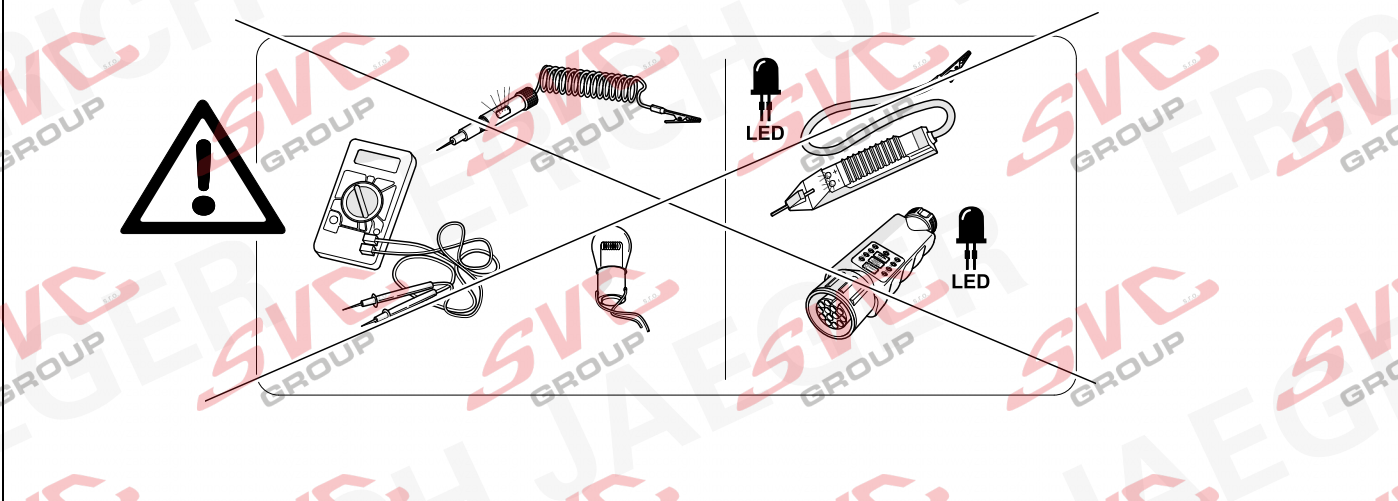

40 CHECK

41 INFORMATION

33

-

35