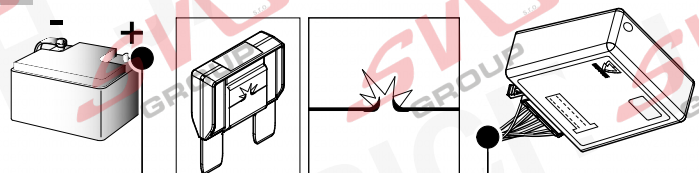

Ignition ON

1x max 5 min.

oder / or

Ignition ON