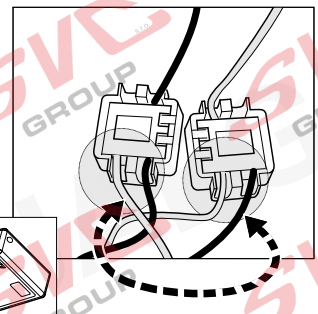

Failure support

Check CAN-Data Wire