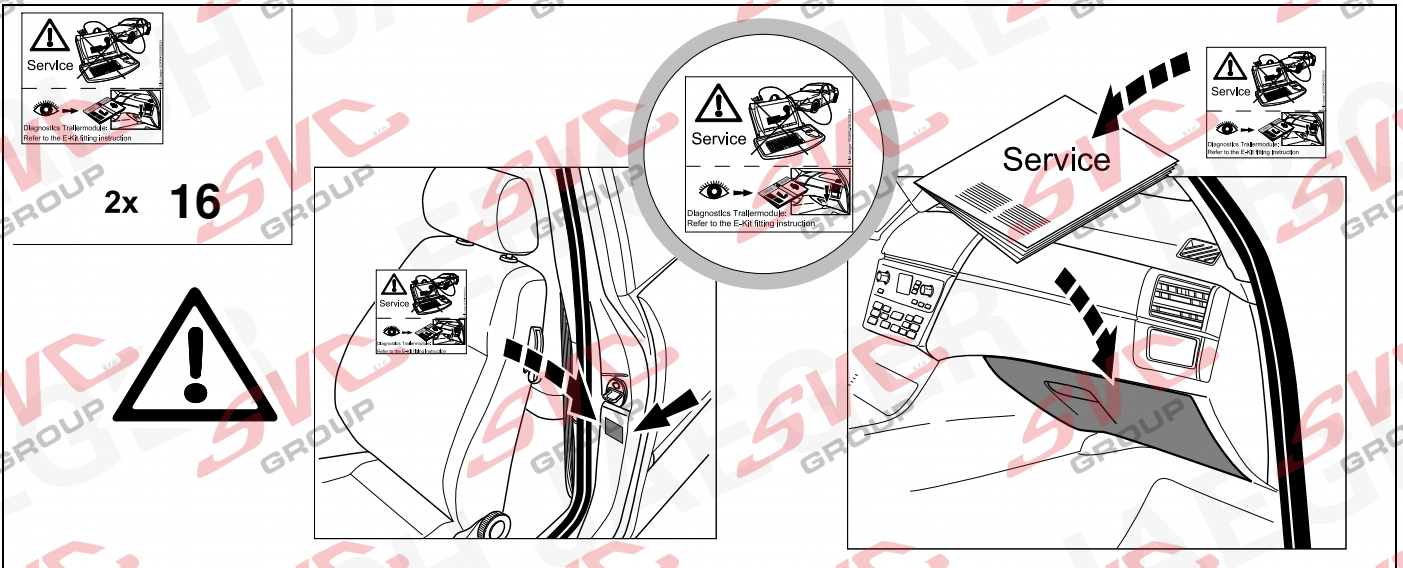

- 35

43

44

45

Status LED für Eigendiagnose

Status LED for self-diagnosis

Operation support

No CAN-Data =