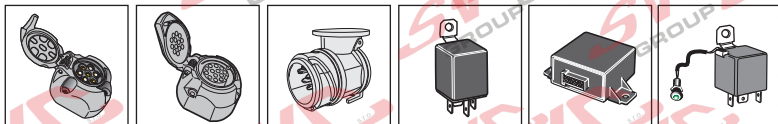

SPARE PARTS

www.ecs-electronics.com