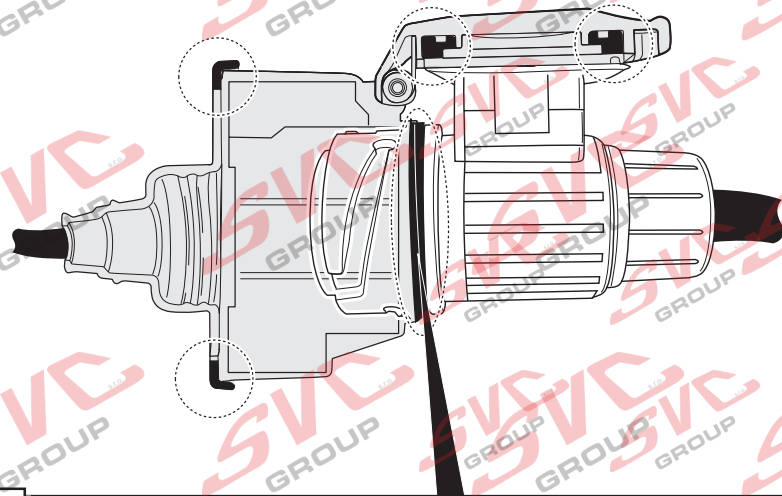

INFO : Ring.

INFO

INFO : Adapt.