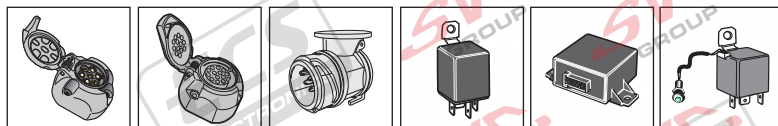

SPARE PARTS

www.ecs-electronics.com