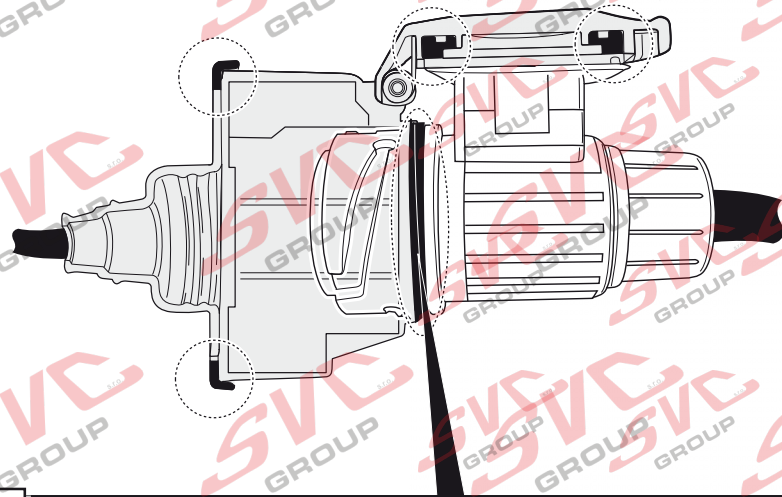

INFO : Ring.

INFO

INFO : Adapt.