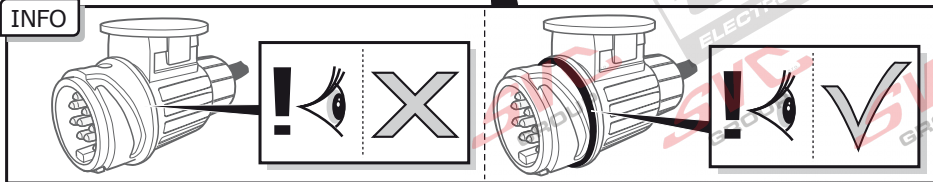

INFO : Ring.

INFO

INFO : Adapt.

INFO