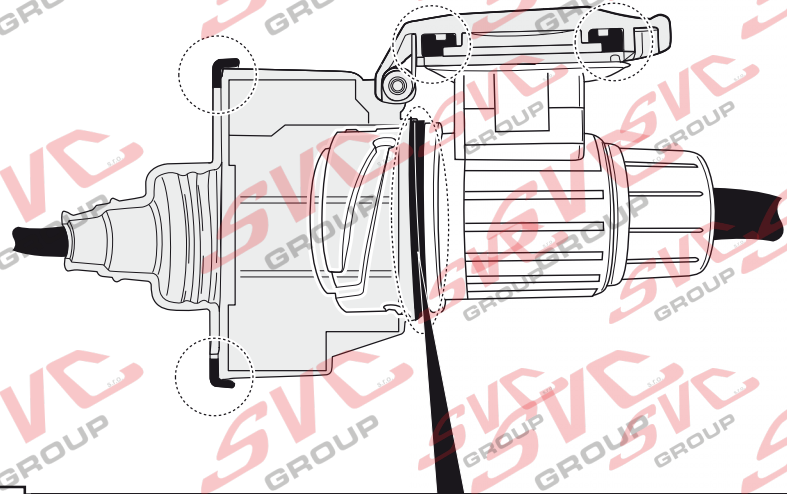

INFO : Ring.

INFO

INFO : Adapt.