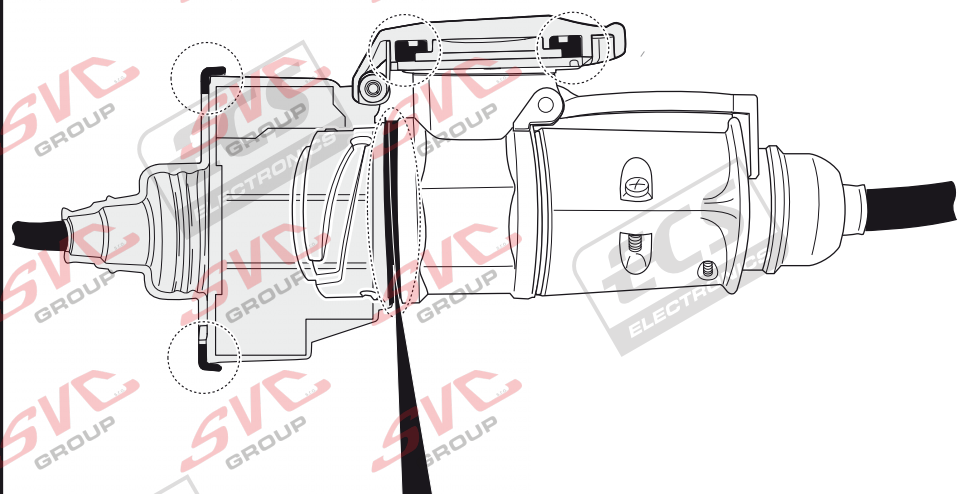

INFO : Ring.

INFO

INFO : Adapt.

INFO