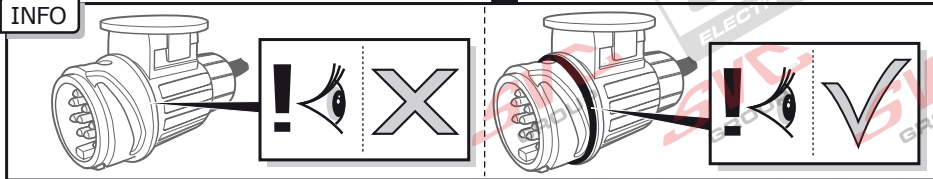

INFO : Ring.

INFO

INFO : Adapt.

INFO