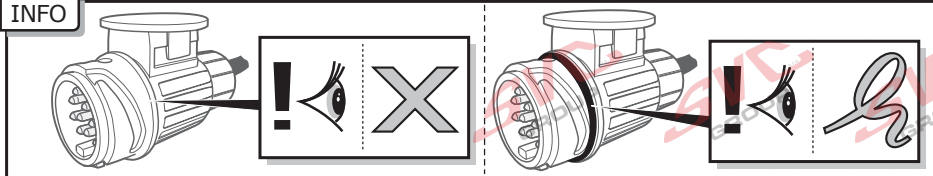

INFO : Ring.

INFO

INFO : Adapt.

INFO