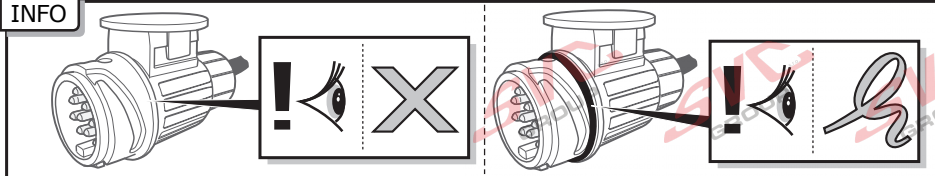

INFO : Ring.

INFO

INFO : Adapt.

INFO