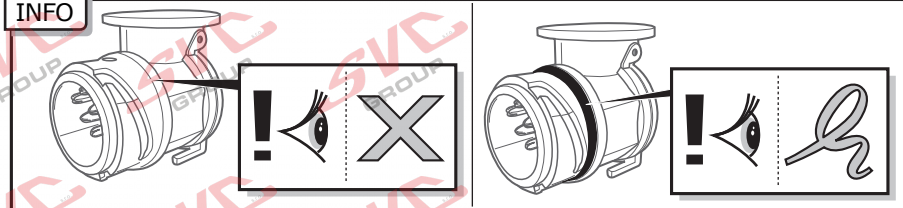

INFO : Ring.

INFO

INFO : Adapt.

INFO